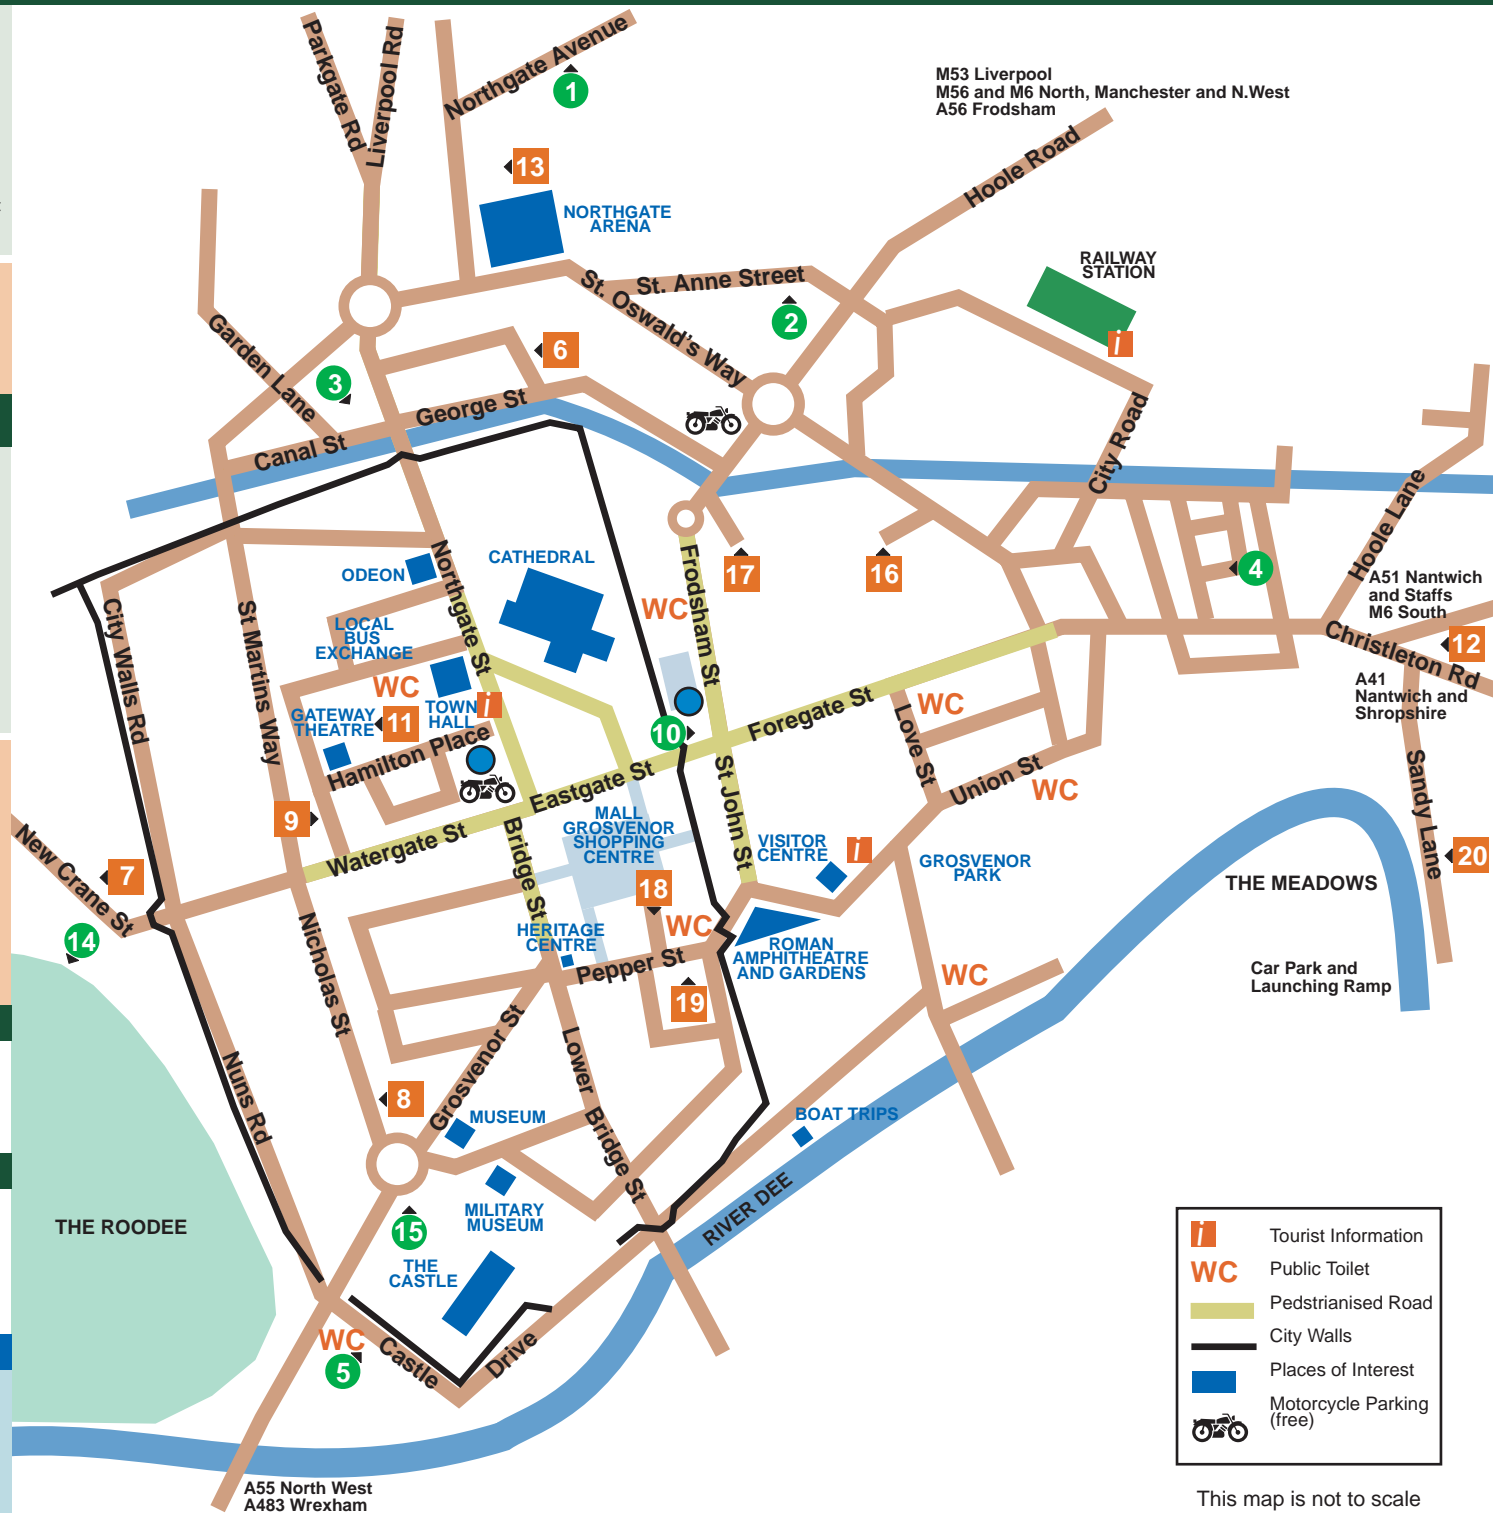

LONG STAY CAR PARK INFORMATION

	Spaces	Payment Method
1 Northgate	429	A
2 St Anne St	137	A
3 Garden Lane	126	A
4 Steam Mill St	45	A
5 Little Roodee	452	A - Coaches, caravans, lorries overnight halt A - Public parking only after 6pm
10 Frodsham St	82	
14 Race Course	500	B
15 Castle Car Park (Cheshire County Council)	475	B - Public Parking only after 6pm. All day

SHORT STAY CAR PARK INFORMATION

	Spaces	Payment Method
6 Gorse Stacks	312	A
7 Crane St	128	A
8 Cuppin St	A	
9 Trinity St	2148	A - 1.5 hrs shoppers car park
11 Princess St	650	A
12 Christleton Road	19	A - Free after 5pm and Sundays
13 Northgate Arena	210	C - Reserved for Arena users
16 Browns Yard (NCP)	C	
17 Tesco Supermarket	650	C - Open shop hours only
18 The Mall Precinct (Newgate St NCP)	530	C
19 Pepper St (NCP)	288	C
20 Sandy Lane	B - Seasonal	

PARKING FOR PEOPLE WITH DISABILITIES

Cars carrying disabled persons and displaying the blue badge may park FREE up to a maximum of 4 hours at;

- Reserved Disabled Car Parks** (see map)
Frodsham Street & Hamilton Place
- Any Pay & Display Car Park** - display time disc
- No free Parking at Trinity Street**

April 2008

CHESTER CITY CENTRE PARKING

- i** Tourist Information
- WC** Public Toilet
- Pedestrianised Road
- City Walls
- Places of Interest
- Motorcycle Parking (free)

This map is not to scale